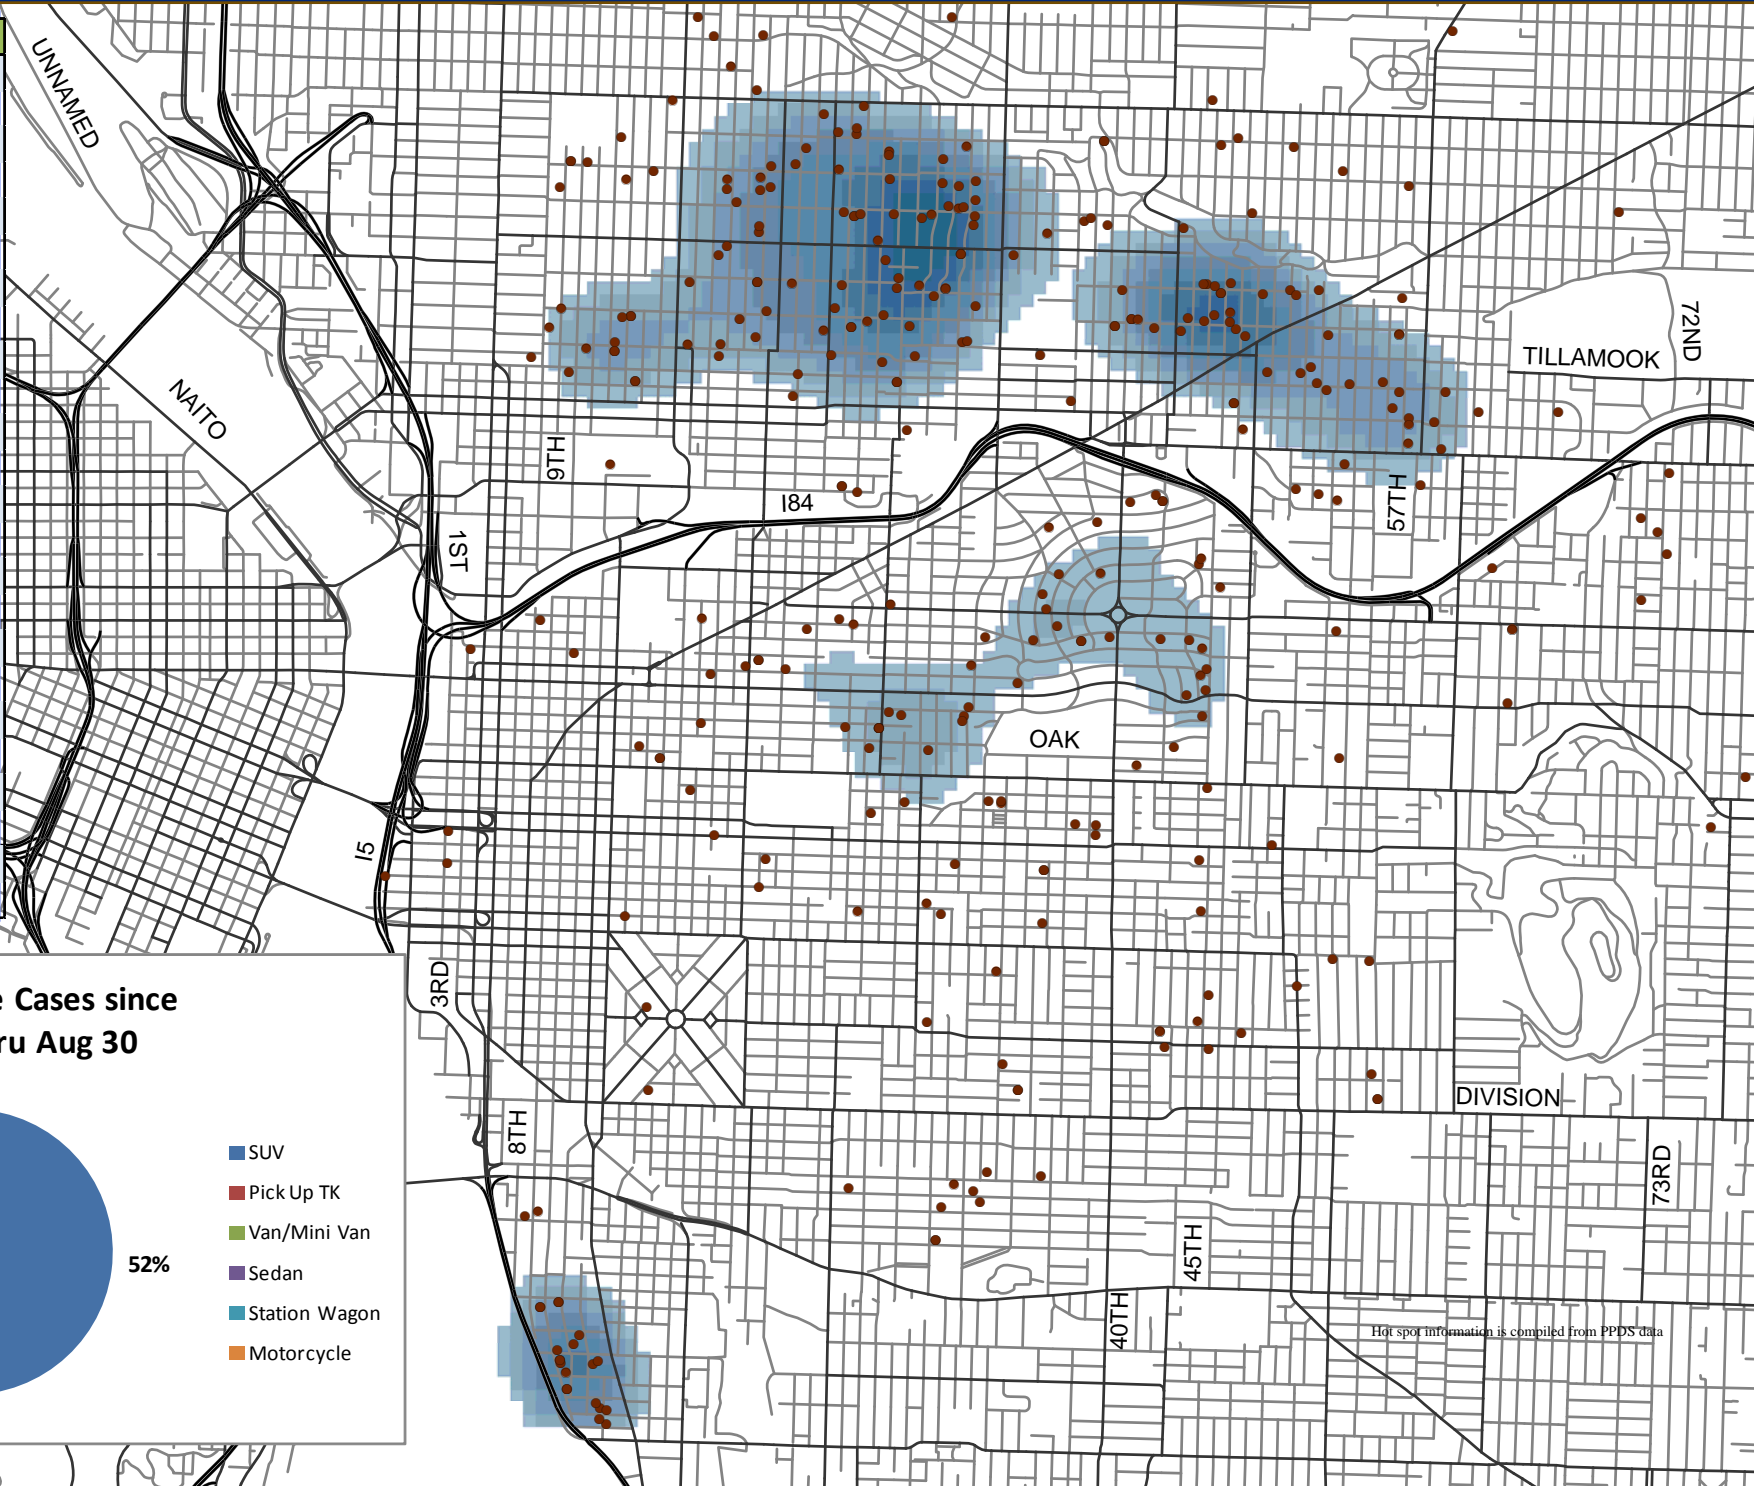

Neighborhood	Cases
IRVTN	46
GNTPK	43
ALMDA	34
RCTPK	32
LRHST	29
BRKLN	22
KERNS	20
RHMND	19
SUNSD	17
BUKNE	16
MITBR	9
SABIN	8
BMWSH	8
MNTVL	7
NTABR	6
SULGL	4
BUKNW	3
HLYWD	3
HFDAB	3
ELIOT	1
CULLY	1
SMADN	1
ROSE	1
LLOYD	1

**Tire Puncture Cases since
May 19 thru Aug 30**

Hot spot information is compiled from PPDS data