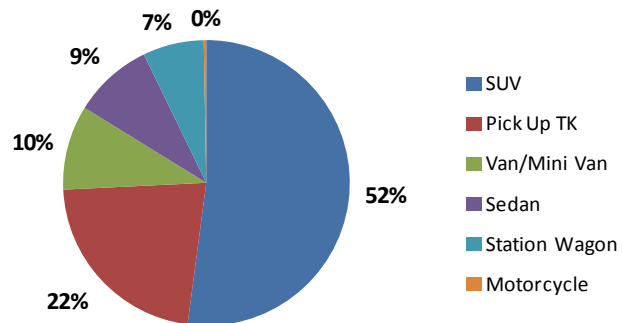

**Tire Puncture Cases since
May 19 thru Aug 30**

Hot spot information is compiled from PPDS data